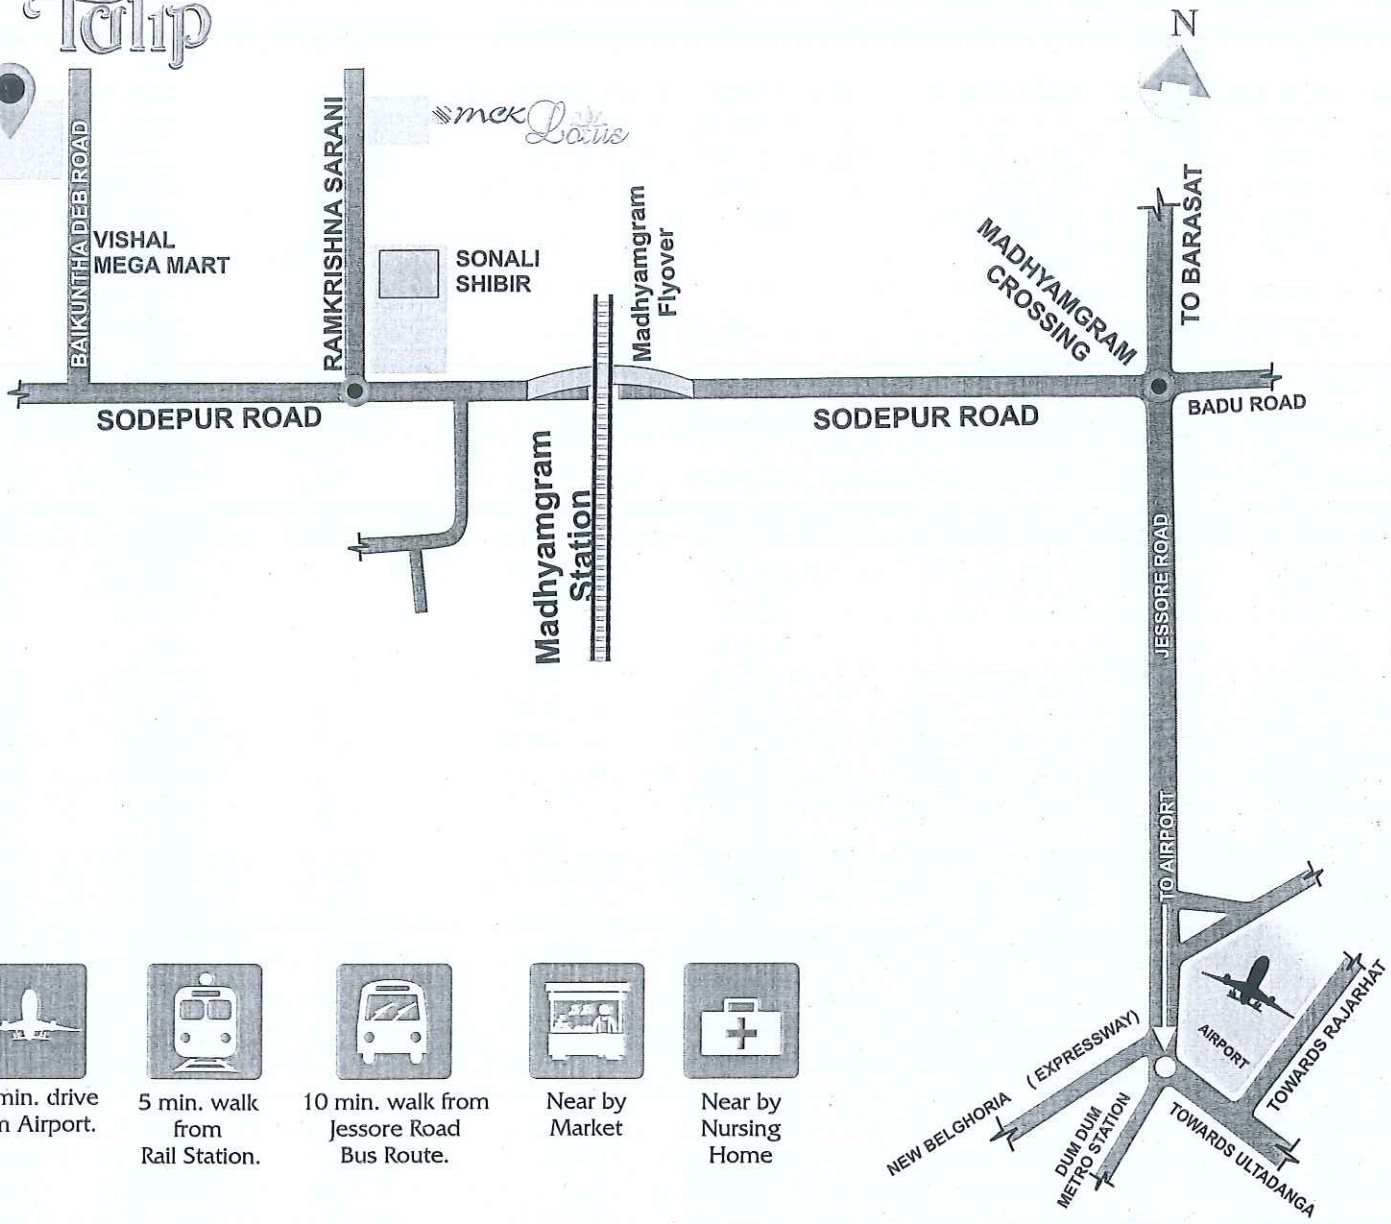

N - 22° 41' 55.7"
E - 88° 26' 49.0"

LOCATION MAP

10 min. drive from Airport.

5 min. walk from Rail Station.

10 min. walk from Jessore Road Bus Route.

Near by Market

Near by Nursing Home

Disclaimer: This document is not a legal offering, it only describes the intent, purpose & concept of MCK Tulip. All the areas/Dimensions/layout/elevation/ Pictures are only indicative and not as per scale. All the detail are subject to change, alteration and modification as per the management's discretion.